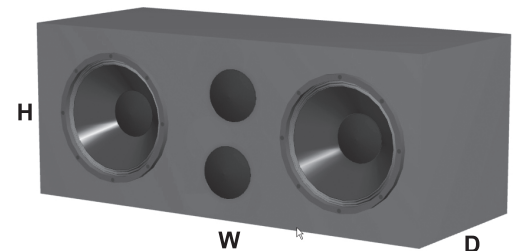

Attention:

- *Box sizes account for driver and port displacement
- *For higher SPL shortening the port length 3 in. will rise frequency +/- 5 Hz
- *Box specifications are internal. for external dimensions add the width of the box material to these dimensions.
- *A square port (slot) is preferred in high power applications for less vent noise.
- *Port area = width x height
- *For dual speaker, double the volume and the number of ports but keep the same length.
- *If possible use a divided box.
- *If a common chamber box is to be used, internal bracing is highly recommended
- *Please contact Massive Audio for custom applications.