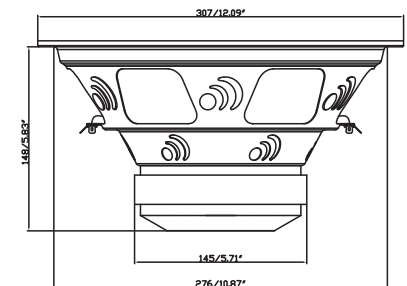

TKO 124/TKO 12S4