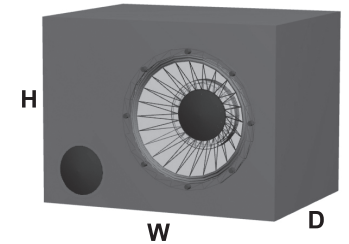

Attention:

- *Box sizes account for driver and port displacement
- *For higher SPL shortening the port length 3 in. will rise frequency +/- 5 Hz
- *Box specifications are internal. for external dimensions add the width of the box material to these dimensions.
- *A square port (slot) is preferred in high power applications for less vent noise.
- *Port area = width x height
- *For dual speaker, double the volume and the number of ports but keep the same length.
- *If possible use a divided box.
- *If a common chamber box is to be used, internal bracing is highly recommended
- *Please contact Massive Audio for custom applications.