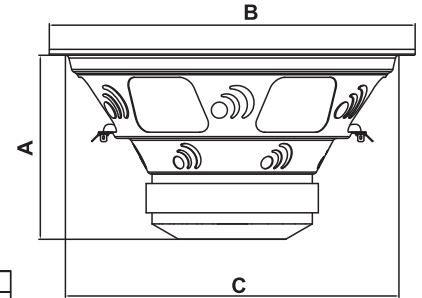

ECO TKO Series Subwoofers

For More Customized Box Volume Specifications
Please visit www.massiveaudio.com

	ECO 12S4	TKO 104	TKO 12S4	TKO 124
Mounting Depth (A)	5.59 in.	5.39 in.	5.83 in.	5.83 in.
Mounting Diameter (B)	12.09 in.	10.20 in.	12.09 in.	12.09 in.
Mounting cut diameter (C)	10.87 in.	9.13 in.	10.87 in.	10.87 in.
Net weight (Lb)	7.72	8.82	9.92	9.92
Displacement (ft3)	0.075	0.048	0.078	0.078

Recommended Enclosures:

SEALED	ECO 12S4		TKO 104		TKO 12S4		TKO 124	
	Small	Large	Small	Large	Small	Large	Small	Large
Volume (cub. ft)	1.25	1.25	0.66	1	1.25	1.25	1.25	1.25
Internal Dimensions (in.)								
(width x Height x Depth)	12x12x12	12x13x14	10x11x11	12x13x14	12x12x12	12x13x14	12x12x12	12x13x14
F3 Hz	46	44	46	44	46	44	46	44
Qtc	0.801	0.787	0.811	0.792	0.801	0.787	0.801	0.787
PORTED								
Volume (cub ft.)	1.5	2.0	1.25	1.6	1.5	2.0	1.5	2.0
Internal Volume (W x H x D)	12x14x15	14x14x18	12x13x14	14x14x14	12x14x15	14x14x18	12x14x15	14x14x18
Fb Hz	38	39	36	39	38	39	38	39
Cabin Gain dB/Hz	6@40	7@41	6@44	8@44	6@40	7@41	6@40	7@41
Port round (D x L)	4x12	4x8	3x10	4x10	4x12	4x8	4x12	4x8
Port Area sq. in.	12.56	12.56	7.07	12.56	12.56	12.56	12.56	12.56
Dual Sub Box Ported								
Volume (cub ft.)	3.0	3.5	2.4	3.0	3.0	3.5	3.0	3.5
Internal Volume (W x H x D)	12x14x18	24x14x18	12x14x14	20x16x16	12x14x18	24x14x18	12x14x18	24x14x18
Port (1) Sq.area in.	25	25	14.1	25	25	25	25	25
Port Length	8	8	10	12	8	8	8	8
Fb Hz	39	36	36	38	39	36	39	36

The port may have to be placed along the back wall facing the side. Place a brace between the subs about 4 inches wide on the inside.
Make sure that the end of the port "inside the box" is at least the same distance away from the back wall as the port diameter. If port is 4" round = 4.5" from wall