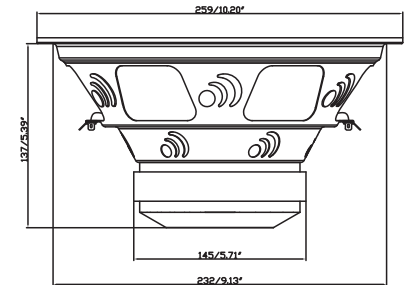

Specifications

CONFIGURATION		ECO 12S4			TKO 104			TKO 12S4			TKO 124		
Voice Coil		Single 4 Ohm			Dual 4 Ohm			Single 4 Ohm			Dual 4 Ohm		
FS	Hz	37.5			39.2			35.4			36.1		
Qms		5.79			5.06			5.31			4.80		
Vas	liters	67.2			26.8			70.7			62.4		
Cms	um/N	0.19			0.18			0.20			0.17		
Mms	g	96.2			90.2			102.6			111.8		
SPL@2.83V/1m	dB	90			91			91			91		
Watts RMS	W	250			300			300			300		
Peak Power	W	500			600			600			600		
Xmax	mm	7			7			7			7		
Magnet Weight	oz	45			50			50			50		
Xmech	mm	21			25			25			25		
Dia	mm	254			202			254			254		
Sd	sq.m	0.0506			0.0320			0.0506			0.0506		
Vd	liters	0.793			0.523			0.802			0.802		
ELECTRICAL		Individual	Parallel	Series	Individual	Parallel	Series	Individual	Parallel	Series	Individual	Parallel	Series
Qes		1.04			1.07	0.57	0.56	0.63			1.07	0.59	0.67
Re	ohms	3.2			3.2	1.6	6.4	3.2			3.2	1.6	6.4
Le	mH	1.15			0.54	0.55	2.24	1.51			0.54	0.51	2.23
BL	Tm	8.4			7.8	7.9	16.7	10.8			7.95	8.10	15.6
Pe	Watts	250			150	300	300	300			150	300	300
ELECTROMECHANICAL		Individual	Parallel	Series	Individual	Parallel	Series	Individual	Parallel	Series	Individual	Parallel	Series
Qts		0.88			0.86	0.51	0.49	0.56			0.86	0.53	0.59
no	%	0.33			0.54	0.27	0.24	0.48			0.54	0.37	0.42
1-W-SPL	dB	87.2			85.3	86.4	85.8	88.8			86.7	89.6	88.3
2.8V SPL	dB	88.2			86.8	87.9	87.5	89.6			87.5	90.1	89.5

600
PEAK WATTS

P.O. Box 252004 LOS ANGELES, CA 90025 U.S.A.
WWW.MASSIVEAUDIO.COM

TKO 104